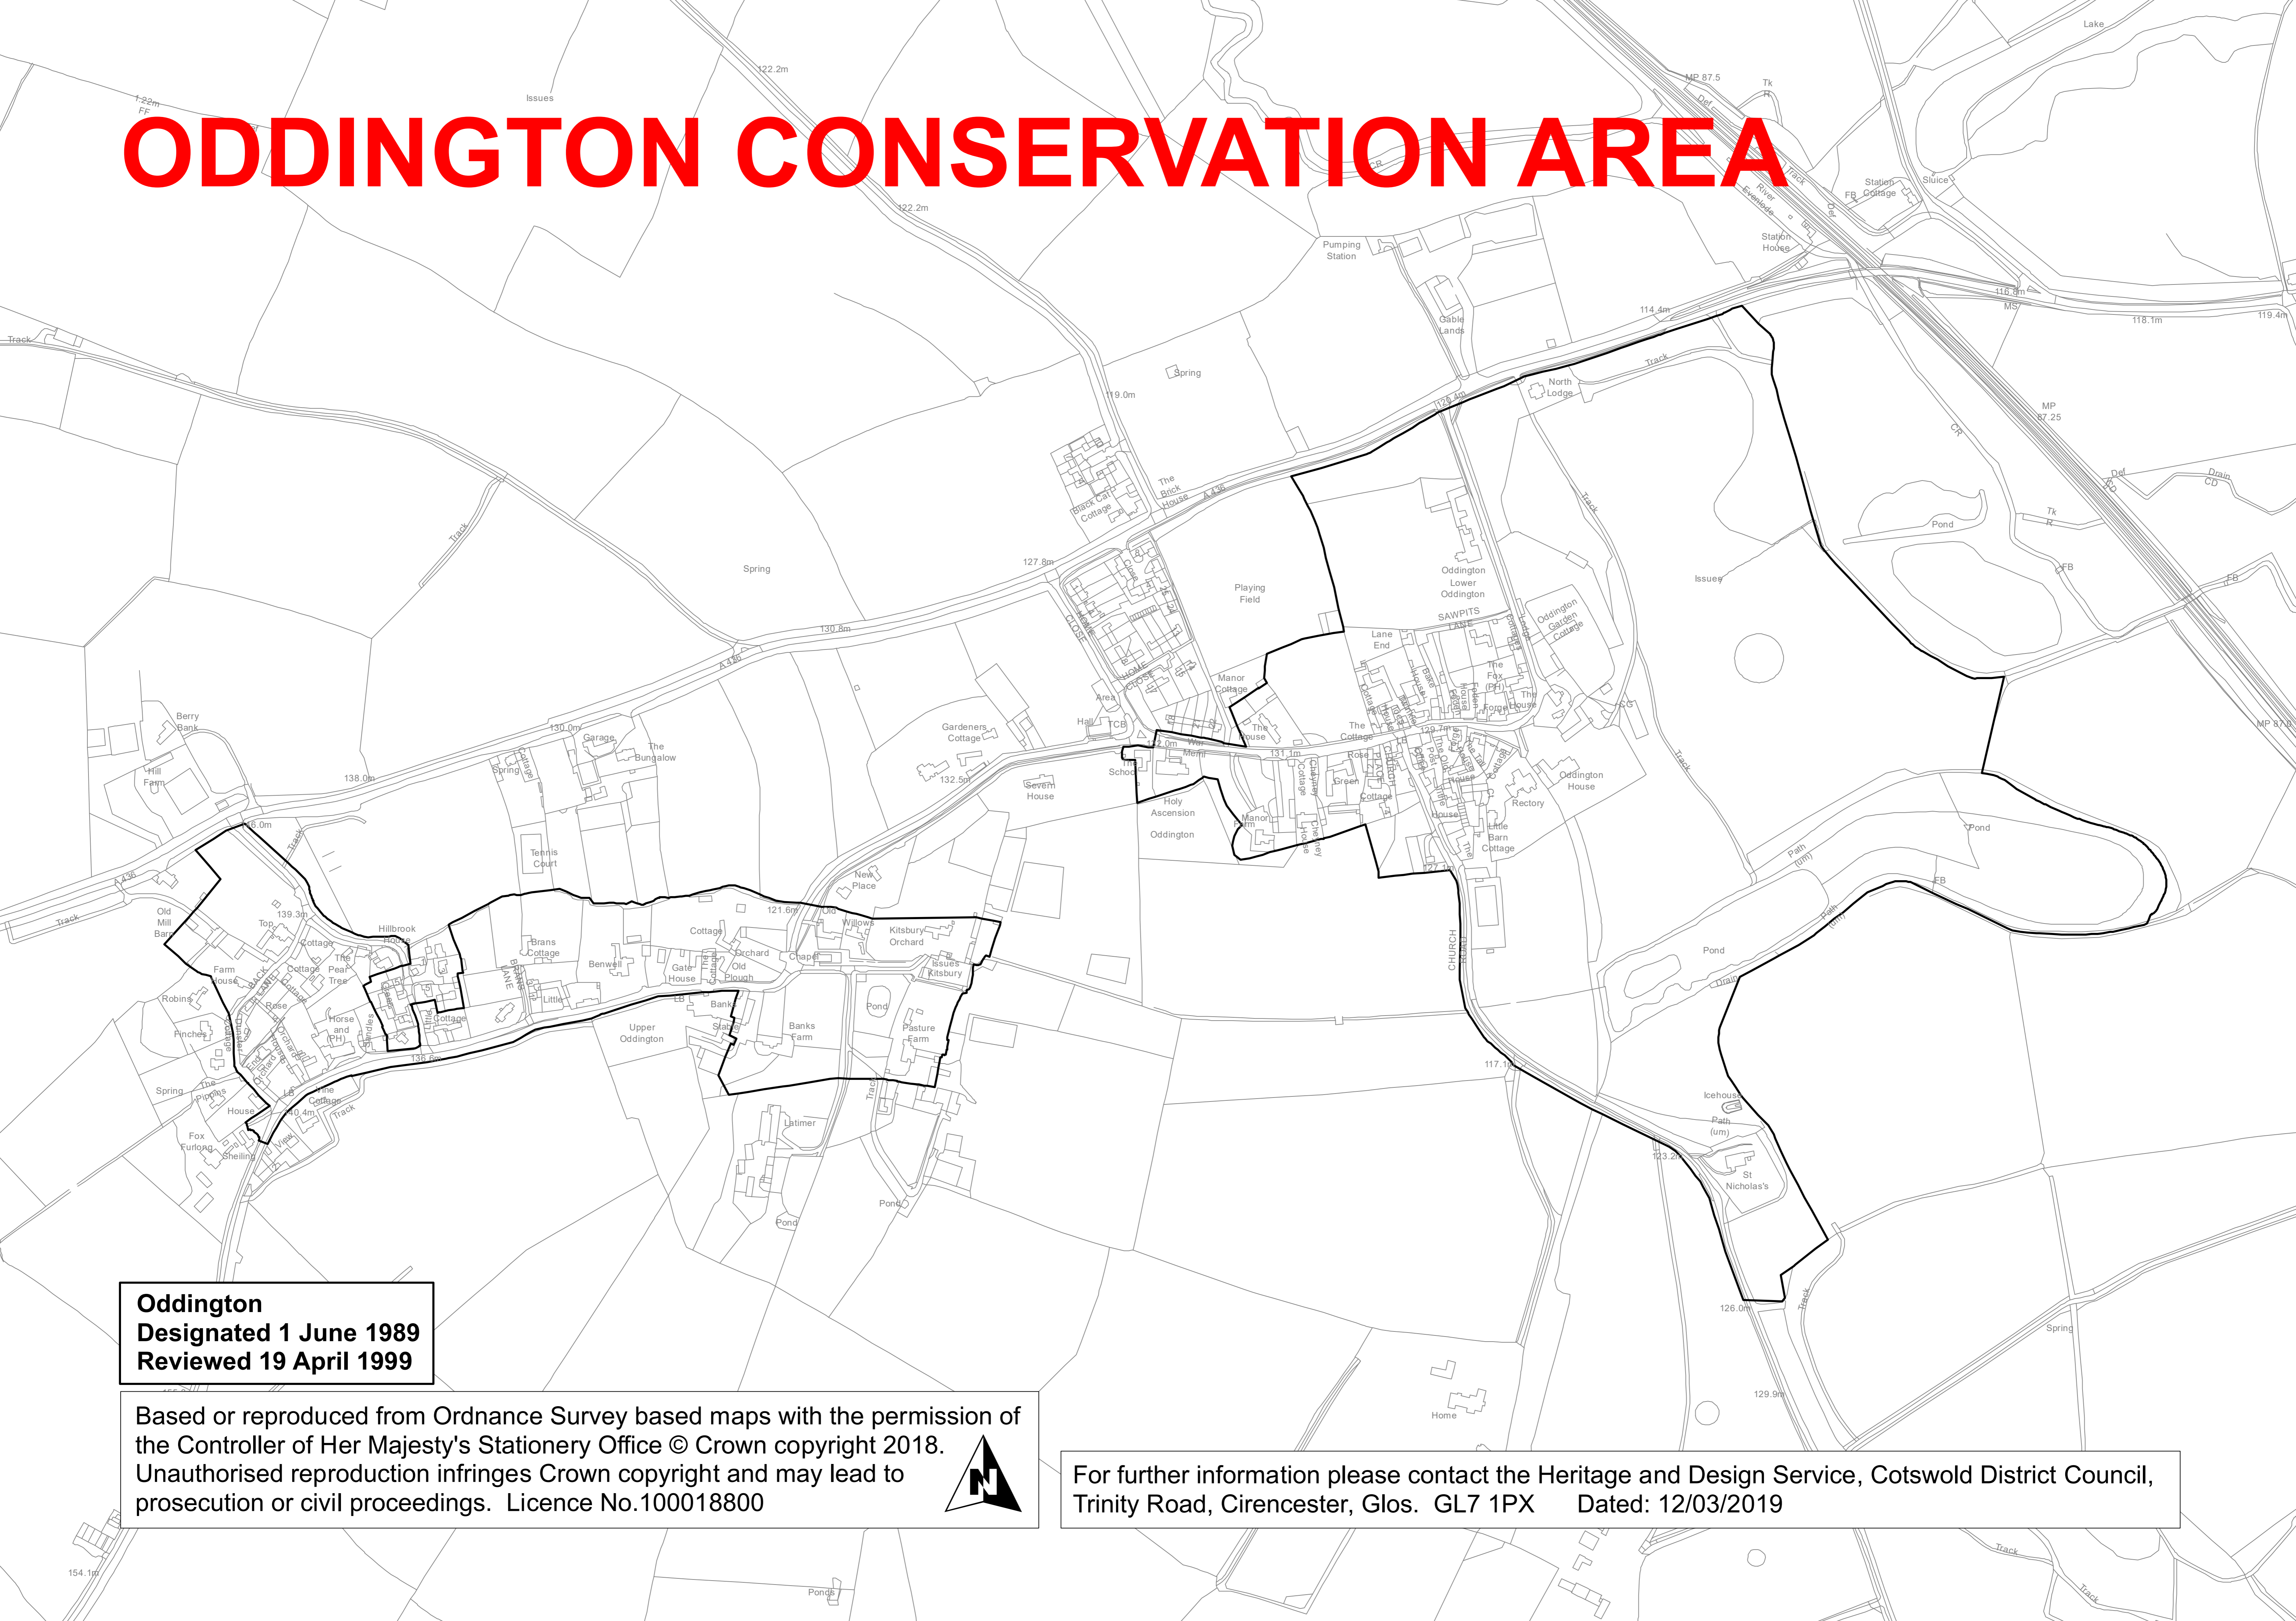

# ODDINGTON CONSERVATION AREA

**Oddington**  
**Designated 1 June 1989**  
**Reviewed 19 April 1999**

Based on or reproduced from Ordnance Survey based maps with the permission of the Controller of Her Majesty's Stationery Office © Crown copyright 2018. Unauthorised reproduction infringes Crown copyright and may lead to prosecution or civil proceedings. Licence No.100018800